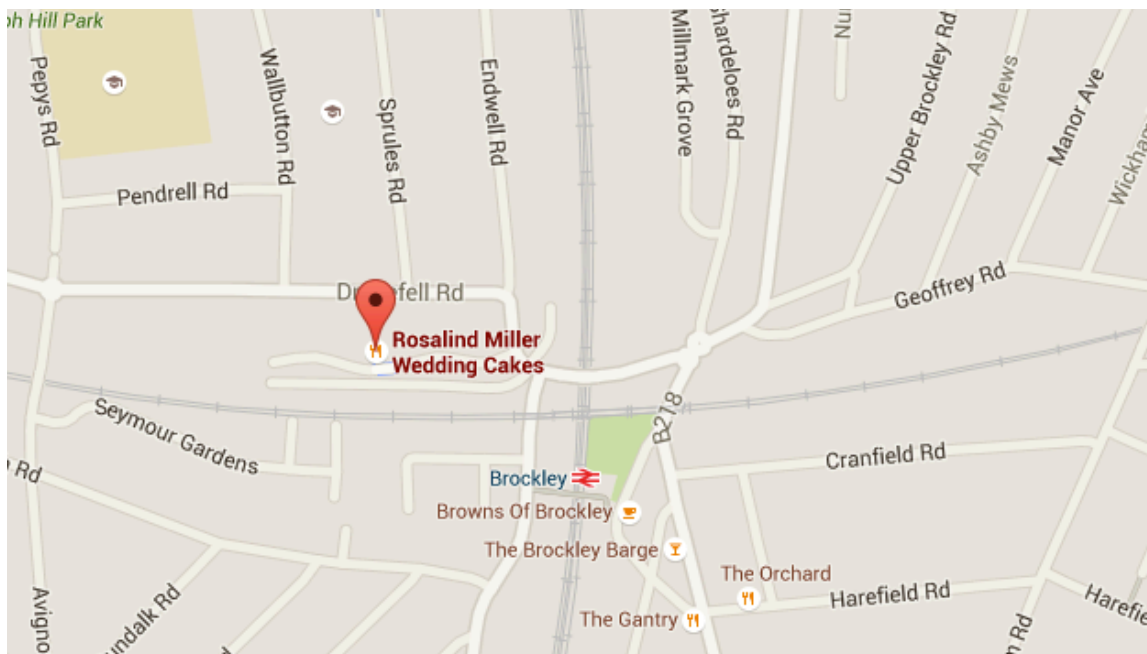

## DIRECTIONS TO ROSALIND MILLER CAKES

Unit C, Emperor House,  
Dragonfly Place,  
Brockley,  
London, SE4 2FL

### TRAIN

Our nearest station is Brockley (2 mins walk). We are less than 10 minutes from London Bridge (National Rail trains), and Canada Water (London Overground).

When you come out of the station, cross over the bridge and exit onto Mantle Road. Turn right and walk past the Nisa shop and under the railway bridge. Turn left on to Endwell Road, and Dragonfly Place is the second turning on your left (after the 'Brockley Cross Business Centre' and opposite 'Quick Stop Shop'). We are in the middle building on the right opposite the grass.

### CAR

Dragonfly Place is a new build and does not come up on all Sat Navs. If it does not show up on your Sat Nav put in Endwell Road, SE4 (we are opposite 'Quick Stop Shop' and next to the 'Brockley Business Centre').

### PARKING

There is free parking available on Endwell Road and nearby streets.

UNIT C, GROUND FLOOR, EMPEROR HOUSE, DRAGONFLY PLACE, LONDON, UK SE4 2FL  
TEL +44 (0) 20 7635 5447 • WWW.ROSALINDMILLERCAKES.COM